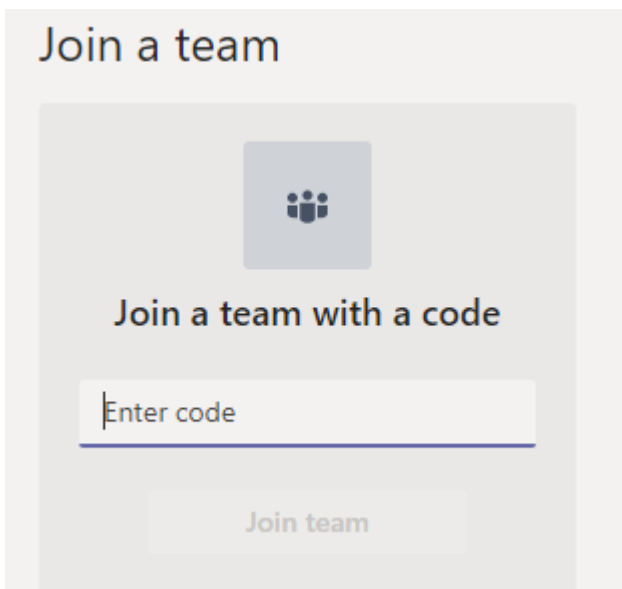

Microsoft Office 365

Homework
entric Ltd

Microsoft Teams
Microsoft Office 365

You will now see that
Microsoft Teams has now been
added to your Launch Pad

Click on this tile

This will open up Microsoft Teams in your browser

You will see tabs to the left hand side:

Activity - notifications/alerts automatically come through on the is tab

Teams - this is where all your classes are

Assignments - this is where you will find some of the assignments your teacher has set for you