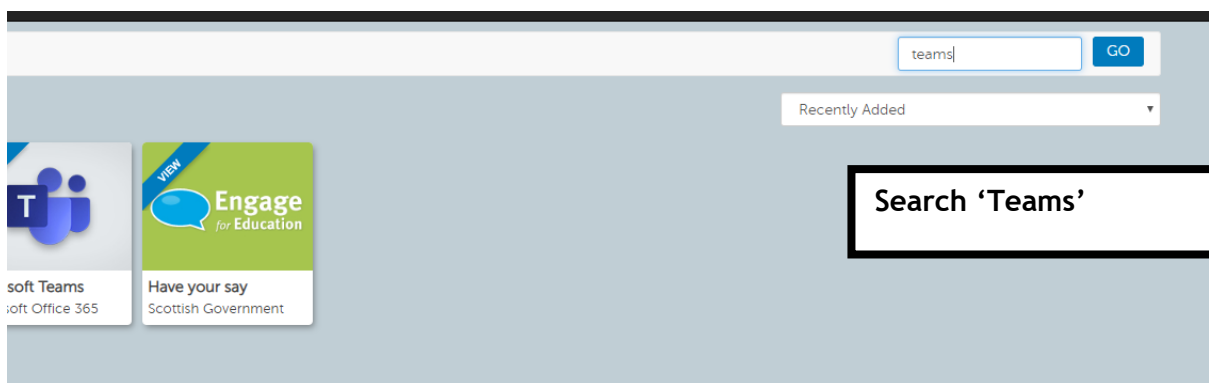

Log in to your Glow from your browser

A simple google search for Glow will get you there

The screenshot shows a Windows-style launch pad with several application tiles. The tiles include: 'Klang: The Road Home' (Road Safety Scotland), 'v-Me avatar creator' (RM Education), 'Calendar' (Microsoft Office 365), 'thinkknow' (CEOP), 'People' (Microsoft Office 365), 'OneDrive' (Microsoft Office 365), 'English Department' (Auchmuty High School), and 'Show My Homework' (TeacherCentric Ltd). There is also an 'Add' button in a grey tile. A callout box is overlaid on the right side of the launch pad.

From your Launch pad you may have a tile already for Microsoft Teams. If not click on Add

Click on App from Library

Search 'Teams'

Microsoft Teams

Click Add to my Launch Pad

Description

Microsoft Office 365 is great for schools that are ready to take advantage of the cloud. Office 365 offers free email, instant messaging, group video and voice chat, and online document viewing and editing. This RM Unify App gives direct web based access to Microsoft Teams.