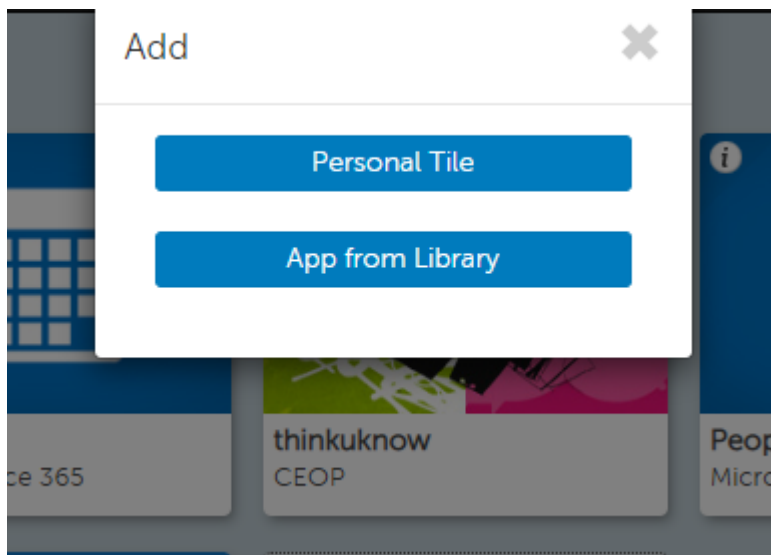

Click on App from Library